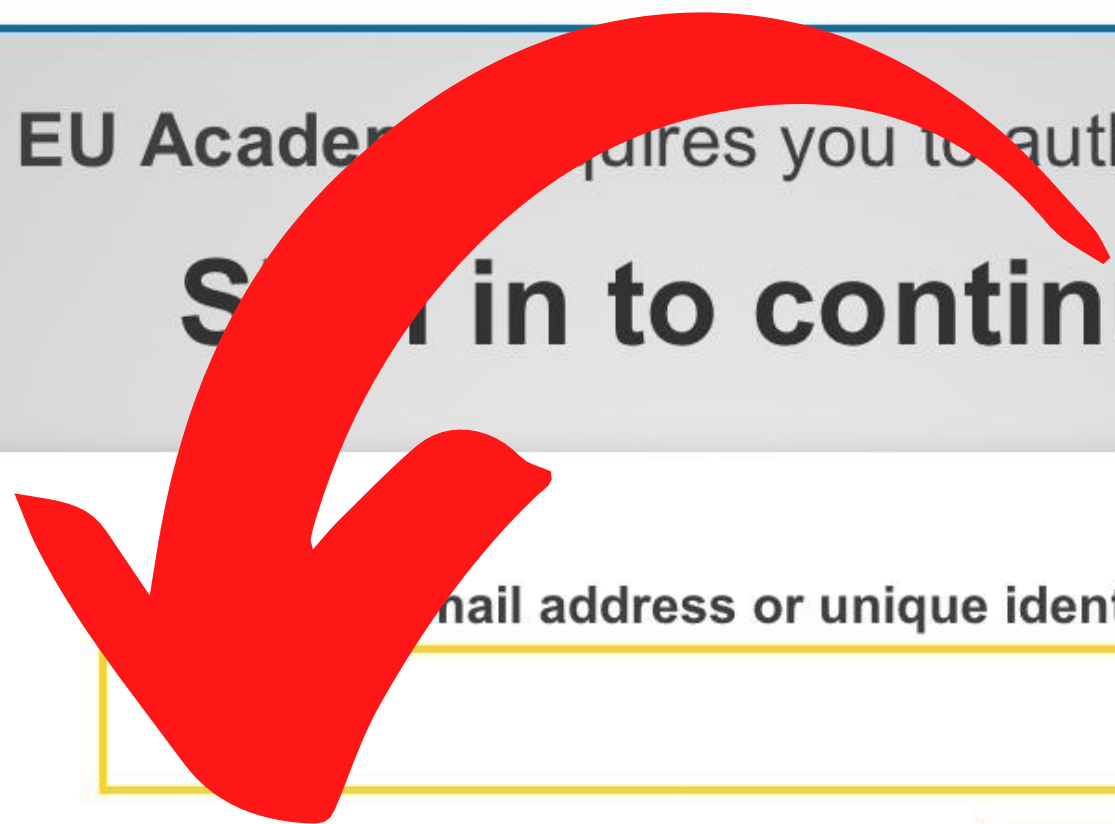

This website uses cookies. [Click here to learn more.](#)

[Close this message](#) X

EU Login

One account, many EU services

English (en)

NEWS | 09-09-2022

EU Login Mobile App PIN Code - Security improvement - The EU Login mobile app will change the way it notifies authentication requests. Notifications will no longer pop up on your device. Instead, you will need to open the app to access pending requests. During the transition period, some iOS users may already need to select the "Pending Authentication Requests" from the app menu.

EU Academy requires you to authenticate

Sign in to continue

Email address or unique identifier

[Create an account](#)

Next >

Or

[Sign in with your eID](#)

[Sign in with Facebook](#)

[Sign in with Twitter](#)

[Sign in with Google](#)

Easy, fast and secure: download the **EU Login app**